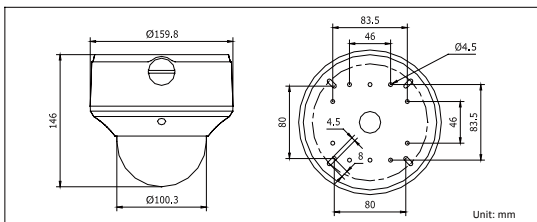

Dimensions

Specifications

MPCFE(I)Z(H)-7255	
Camera	
Image sensor	1/3" progressive scan CMOS
Min. illumination	0.05 lux @F1.2, AGC on, 0.08 lux @F1.6, AGC on, -I: 0 lux with IR
Shutter time	1/25s ~ 1/100,000s
Lens	2.7 ~ 9 mm @F1.6, Angle of view: 101 ~ 30.4
Lens mount	Φ14
Auto iris	DC drive
Angle Adjustment	Pan: 0 ~ 355 , Tilt: 0 ~ 80 , Rotation: 0 ~ 355
Day & Night	Electronic (-I: IR cut filter with auto switch)
Digital noise reduction	3D DNR
Compression Standard	
Video compression	H.264 / MPEG4 / MJPEG
Bit rate	32 Kbps ~ 16 Mbps
Dual stream	Yes
Image	
Max. Image Resolution	1920 1080
Frame rate	50Hz: 25fps (1920 1080) 60Hz: 30fps (1920 1080)
Image settings	Saturation, Brightness, Contrast adjustable by client software or web browser
Network	
Network storage	NAS (iSCSI optional)
Alarm trigger	Motion detection, tampering alarm, network disconnect , IP address conflict, storage exception
Protocols	TCP/IP, HTTP, DHCP, DNS, DDNS, RTP, RTSP, PPPoE, SMTP, NTP, SNMP, HTTPS, FTP, 802.1x, Qos (SIP, SRTP, IPv6 optional)
Security	User authentication, watermark
Interface	
Communication interface	1 RJ45 10 M / 100 M Ethernet interface
Video output	1 Vp-p composite output (75 /RCA)
On-board storage	Built-in Micro SD slot, up to 32 GB
Reset button	Yes
General	
Operating conditions	-10 C ~ 60 C (14 F ~ 140 F), humidity 90% or less (non-condensing) -H: -40 C ~ 60 C (-40 F ~ 140 F) with heater and fan on
Power supply	24 VAC ± 10%, PoE (802.3af) -H: 24 VAC ± 10%, High PoE (802.3at)
Power consumption	max. 9W -I: max. 12W -H: max. 24W with heater & fan on
Impact protection	IEC60068-2-75Eh, 50J; EN50102, up to IK10
Weather proof rating	IP66
IR range	approx. 20 ~ 30m (65.6~98.4ft)
Dimensions	Φ159.8 146 mm (Φ6.29" 5.75")
Weight	2100 g (4.62 lbs)