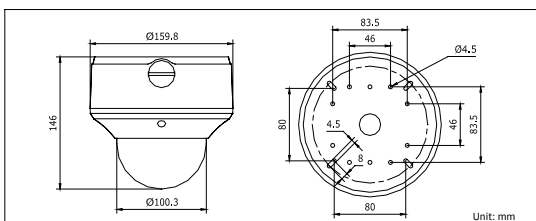

Dimensions

Specifications

MPCP(N)FE(I)Z(H)-7263	
Camera	
Image sensor	1/3" Progressive Scan CCD
Signal system	PAL / NTSC
Min. illumination	0.1Lux @ F1.6, AGC ON, -I: 0 lux with IR
Shutter time	1/25 (1/30)s ~ 1/100,000s
Lens	2.7 ~ 9 mm @ F1.6, Angle of view: 101 ~ 30.4
Lens mount	Φ14
Auto iris	DC drive
Angle Adjustment	Pan: 0 ~ 355 , Tilt: 0 ~ 80 , Rotation: 0 ~ 355
Day & Night	Electronic (-I: IR cut filter with auto switch)
Compression Standard	
Video compression	H.264 / MPEG4 / MJPEG
Bit rate	32 Kbps ~ 16 Mbps
Dual stream	Yes
Image	
Max. Image Resolution	1280 960
Frame rate	50Hz: 12.5fps (1280 960), 25fps (1280 720) 60Hz: 15fps (1280 960), 30fps (1280 720)
Image settings	Saturation, Brightness, Contrast adjustable by client software or web browser
Network	
Network storage	NAS (iSCSI optional)
Alarm trigger	Motion detection, tampering alarm, network disconnect , IP address conflict, storage exception
Protocols	TCP/IP, HTTP, DHCP, DNS, DDNS, RTP/RTSP, PPPoE, SMTP, NTP, SNMP, HTTPS, FTP, 802.1x, Qos (SIP, SRTP, IPv6 optional)
Security	User authentication, watermark
Interface	
Communication interface	1 RJ45 10 M / 100 M Ethernet interface
Video output	1 Vp-p composite output (75 / RCA)
On-board storage	Built-in Micro SD card slot, up to 32 GB
Reset button	Yes
General	
Operating conditions	-10 C ~ 60 C (14 F ~ 140 F), Humidity 90% or less (non-condensing) -H: -40 C ~ 60 C (-40 F ~ 140 F) with heater and fan on
Power supply	24 VAC ± 10%, PoE (802.3af) -H: 24 VAC ± 10%, High PoE (802.3at)
Power consumption	Max. 9 W, -I: max.12 W, -H: max. 24 W with heater & fan on
Impact protection	IEC60068-2-75Eh, 50J; EN50102, up to IK10
Ingress protection level	IP66
IR range	-I: approx. 20 ~ 30m (65.6 ~ 98.4ft)
Dimensions	Φ159.8 146 mm (Φ6.29" 5.75")
Weight	2100 g (4.62 lbs)